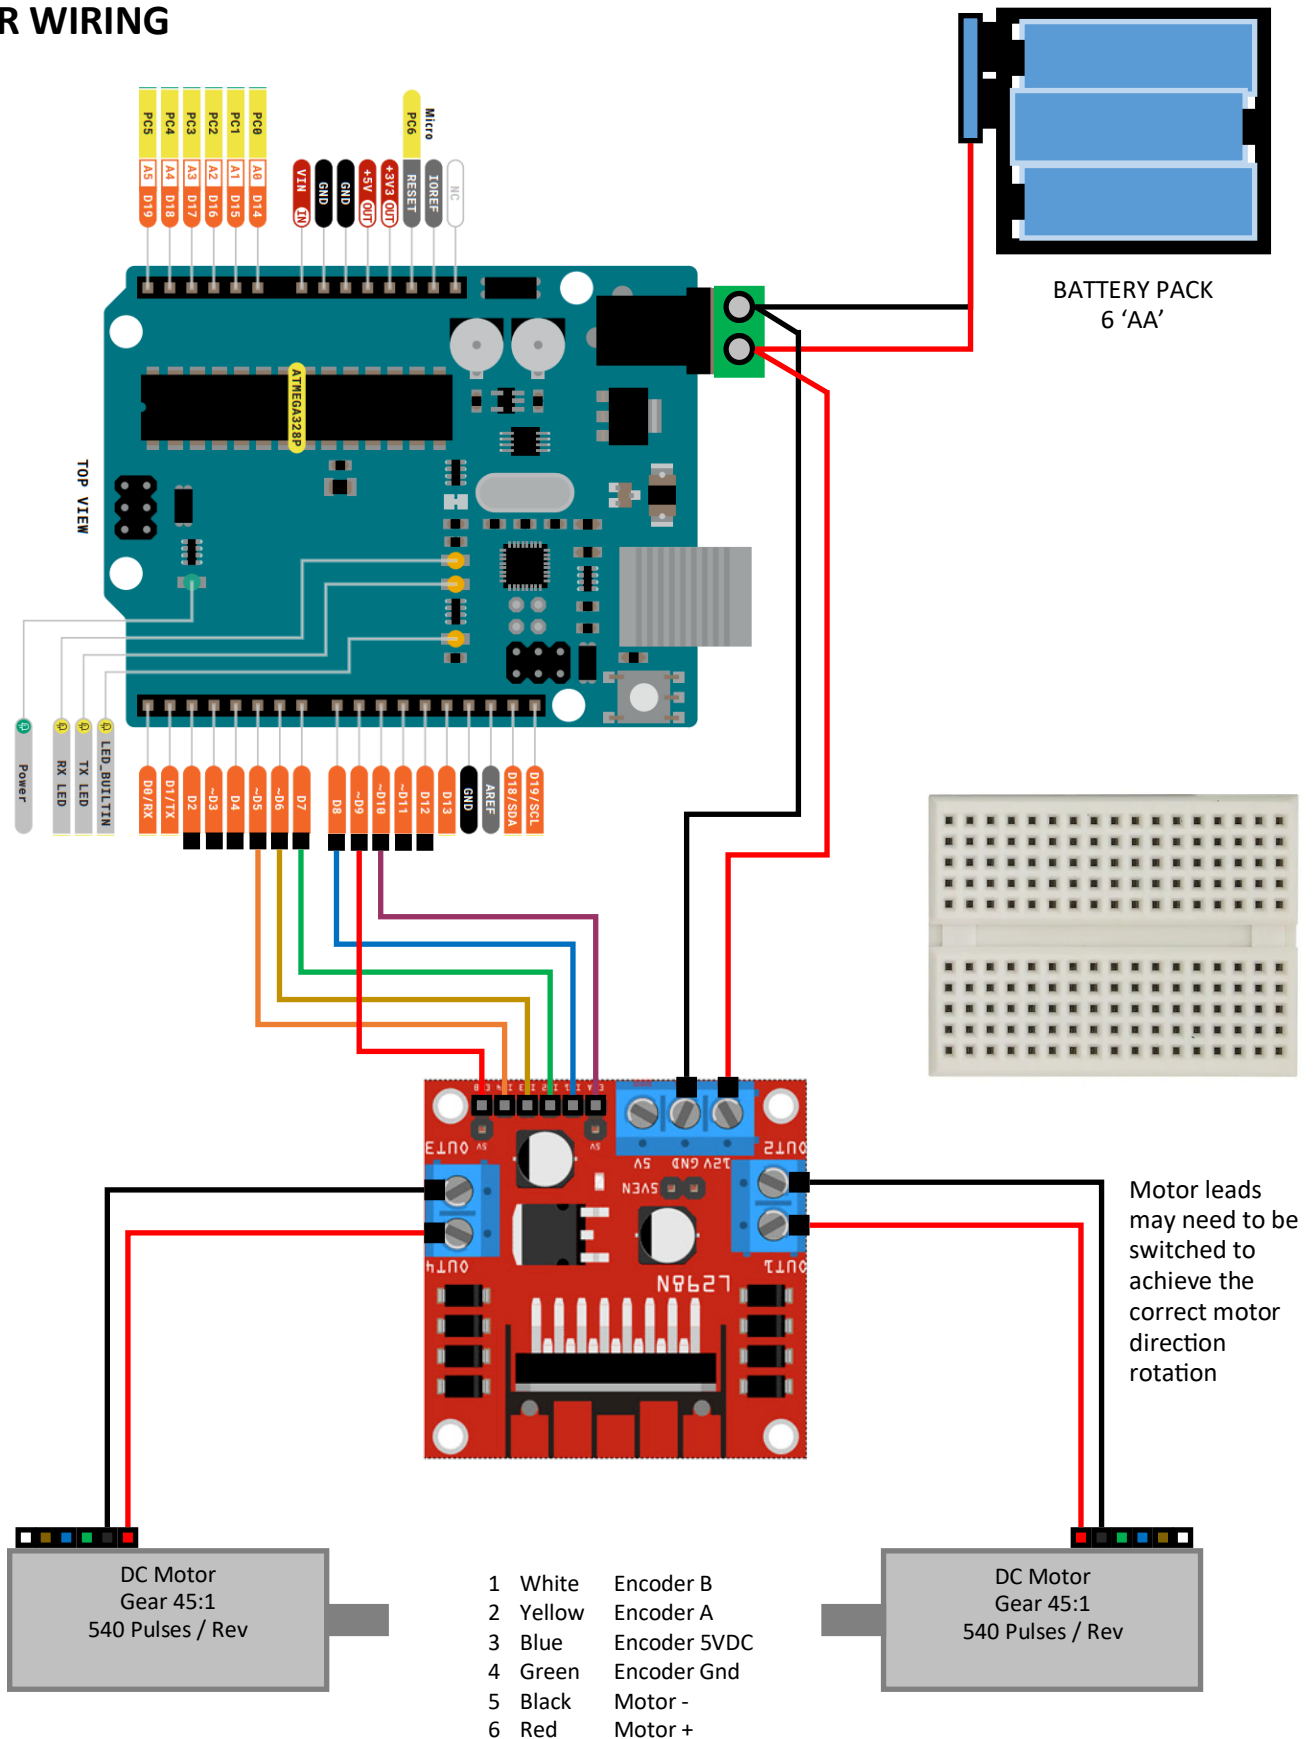

ROBOT TOUR—VEHICLE D4

MOTOR WIRING

The information contained in this schematic is for general education purposes only. The information is provided by TopFinishKits.com and while we endeavor to keep the information up to date and correct, we make no representations or warranties of any kind, express or implied, about the completeness, accuracy, reliability, suitability or availability with respect to the this program, or the website, information, products, services, or related graphics contained on the website for any purpose. Any reliance you place on such information is therefore strictly at your own risk.

ROBOT TOUR—VEHICLE D4

ENCODER WIRING

The information contained in this schematic is for general education purposes only. The information is provided by TopFinishKits.com and while we endeavor to keep the information up to date and correct, we make no representations or warranties of any kind, express or implied, about the completeness, accuracy, reliability, suitability or availability with respect to the this program, or the website, information, products, services, or related graphics contained on the website for any purpose. Any reliance you place on such information is therefore strictly at your own risk.

ROBOT TOUR—VEHICLE D4

START PUSHBUTTON & HC-SR04 WIRING

The information contained in this schematic is for general education purposes only. The information is provided by TopFinishKits.com and while we endeavor to keep the information up to date and correct, we make no representations or warranties of any kind, express or implied, about the completeness, accuracy, reliability, suitability or availability with respect to the this program, or the website, information, products, services, or related graphics contained on the website for any purpose. Any reliance you place on such information is therefore strictly at your own risk.