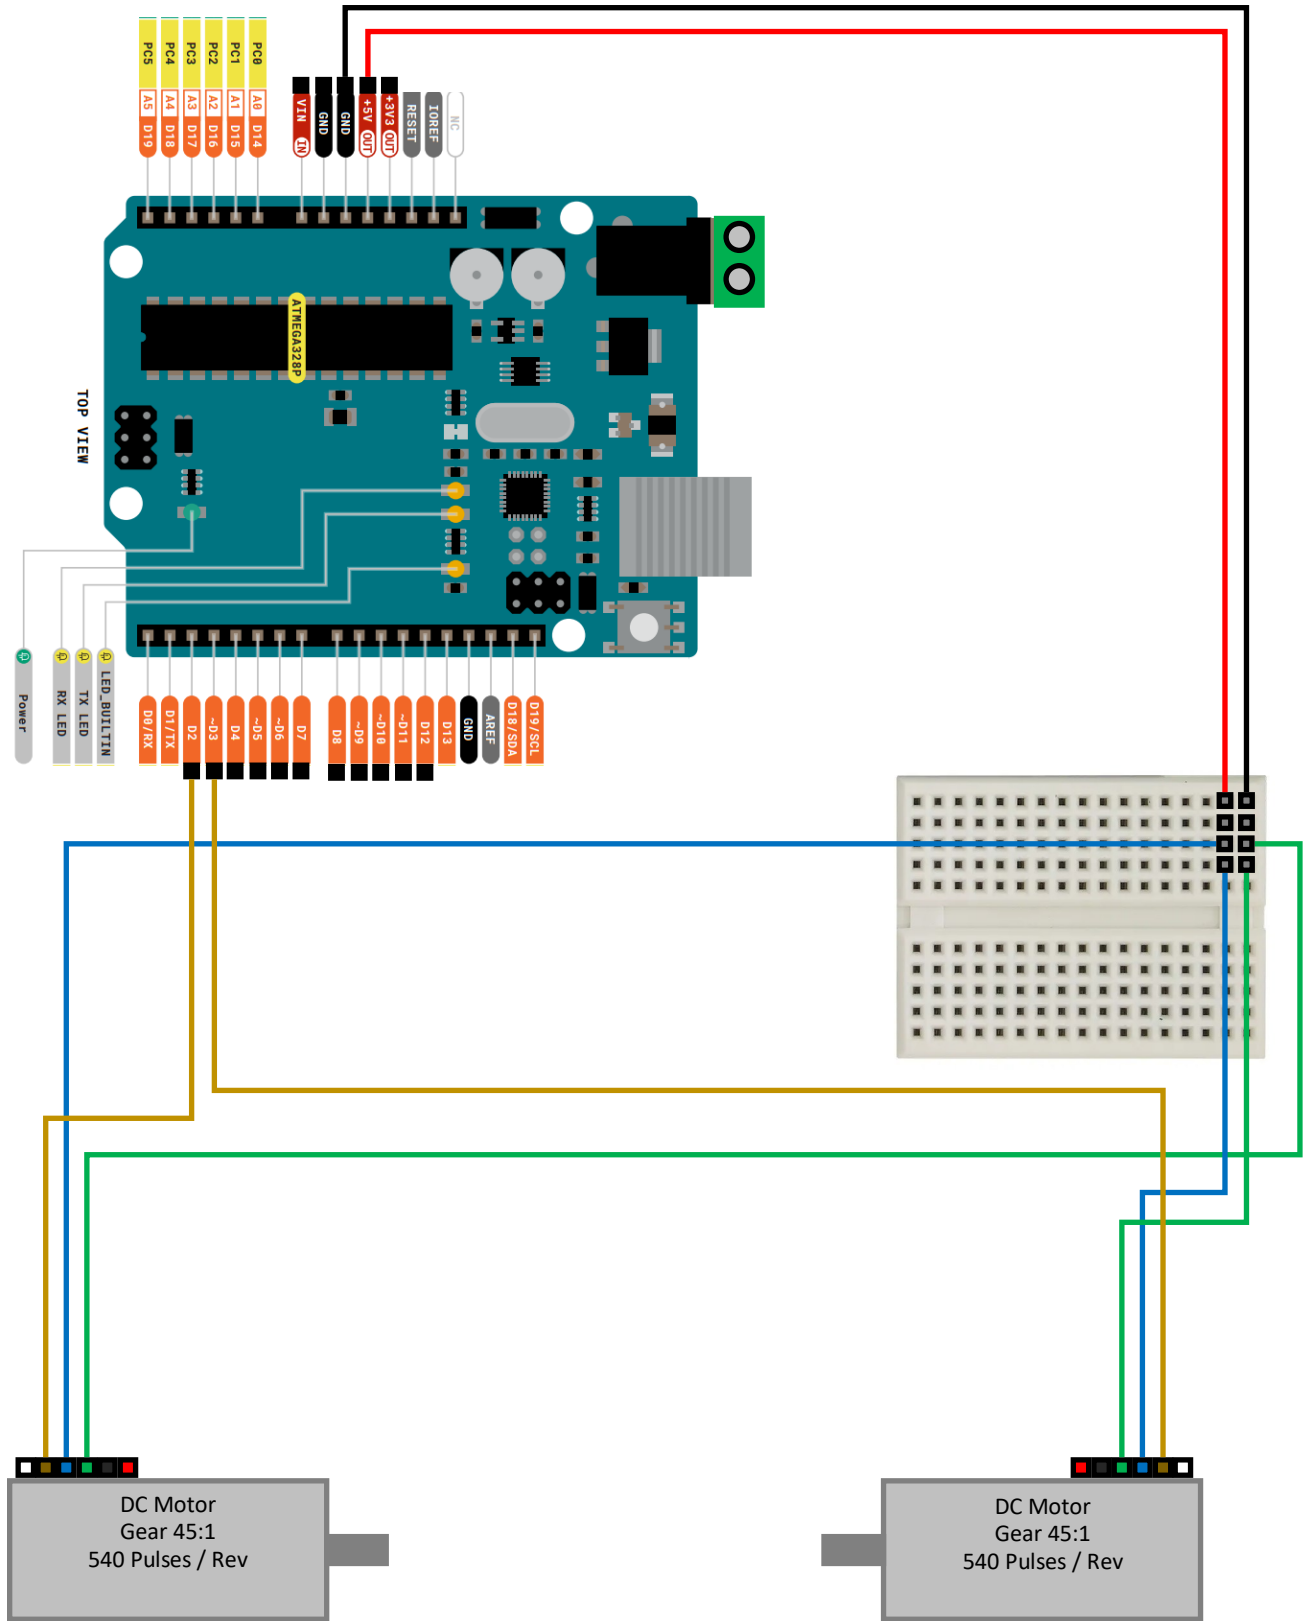

ROBOT TOUR—VEHICLE D4

MOTOR WIRING

The information contained in this schematic is for general education purposes only. The information is provided by TopFinishKits.com and while we endeavor to keep the information up to date and correct, we make no representations or warranties of any kind, express or implied, about the completeness, accuracy, reliability, suitability or availability with respect to the this program, or the website, information, products, services, or related graphics contained on the website for any purpose. Any reliance you place on such information is therefore strictly at your own risk.

ROBOT TOUR—VEHICLE D4

ENCODER WIRING

The information contained in this schematic is for general education purposes only. The information is provided by TopFinishKits.com and while we endeavor to keep the information up to date and correct, we make no representations or warranties of any kind, express or implied, about the completeness, accuracy, reliability, suitability or availability with respect to the this program, or the website, information, products, services, or related graphics contained on the website for any purpose. Any reliance you place on such information is therefore strictly at your own risk.

ROBOT TOUR—VEHICLE D4

START PUSHBUTTON & HC-SR04 WIRING

The information contained in this schematic is for general education purposes only. The information is provided by TopFinishKits.com and while we endeavor to keep the information up to date and correct, we make no representations or warranties of any kind, express or implied, about the completeness, accuracy, reliability, suitability or availability with respect to the this program, or the website, information, products, services, or related graphics contained on the website for any purpose. Any reliance you place on such information is therefore strictly at your own risk.