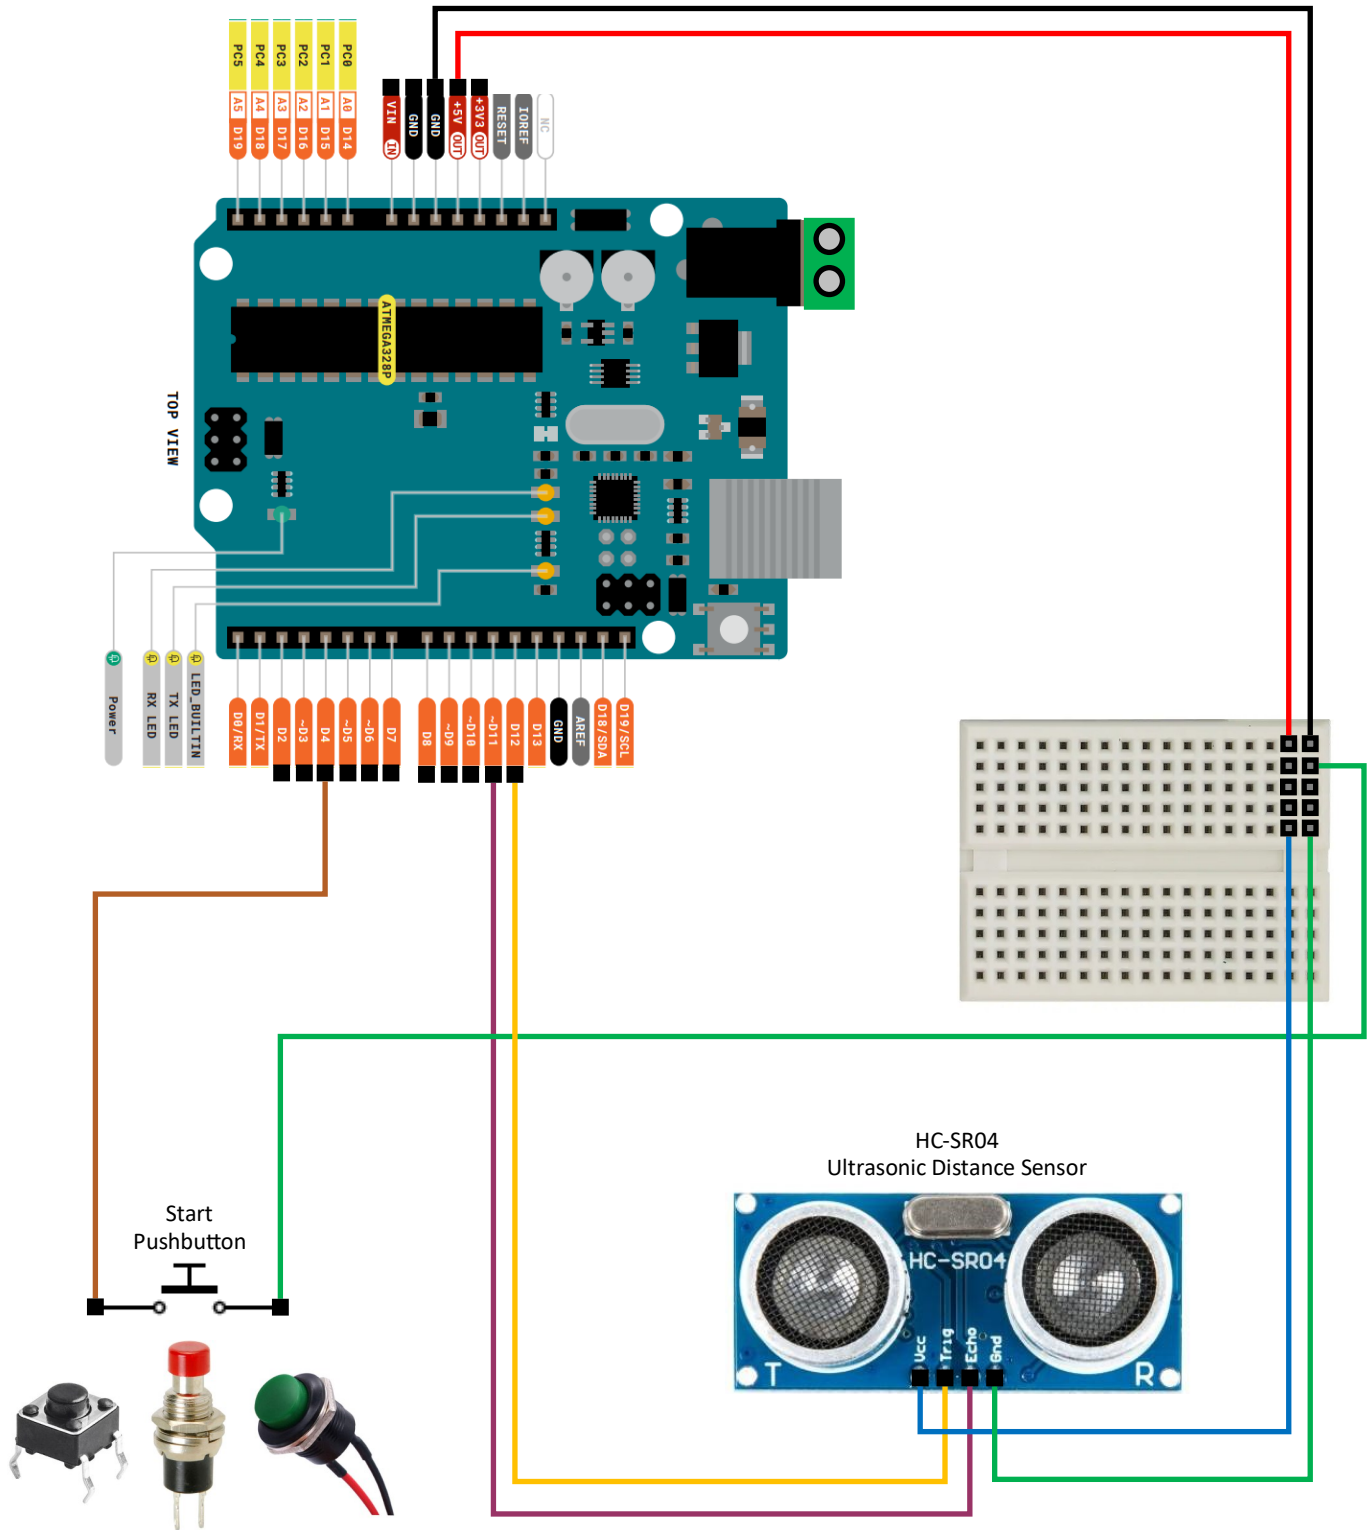

ROBOT TOUR—VEHICLE D4

MOTOR WIRING

The information contained in this schematic is for general education purposes only. The information is provided by TopFinishKits.com and while we endeavor to keep the information up to date and correct, we make no representations or warranties of any kind, express or implied, about the completeness, accuracy, reliability, suitability or availability with respect to the this program, or the website, information, products, services, or related graphics contained on the website for any purpose. Any reliance you place on such information is therefore strictly at your own risk.

ROBOT TOUR—VEHICLE D4

ENCODER WIRING

The information contained in this schematic is for general education purposes only. The information is provided by TopFinishKits.com and while we endeavor to keep the information up to date and correct, we make no representations or warranties of any kind, express or implied, about the completeness, accuracy, reliability, suitability or availability with respect to the this program, or the website, information, products, services, or related graphics contained on the website for any purpose. Any reliance you place on such information is therefore strictly at your own risk.

ROBOT TOUR—VEHICLE D4

START PUSHBUTTON & HC-SR04 WIRING

The information contained in this schematic is for general education purposes only. The information is provided by TopFinishKits.com and while we endeavor to keep the information up to date and correct, we make no representations or warranties of any kind, express or implied, about the completeness, accuracy, reliability, suitability or availability with respect to the this program, or the website, information, products, services, or related graphics contained on the website for any purpose. Any reliance you place on such information is therefore strictly at your own risk.